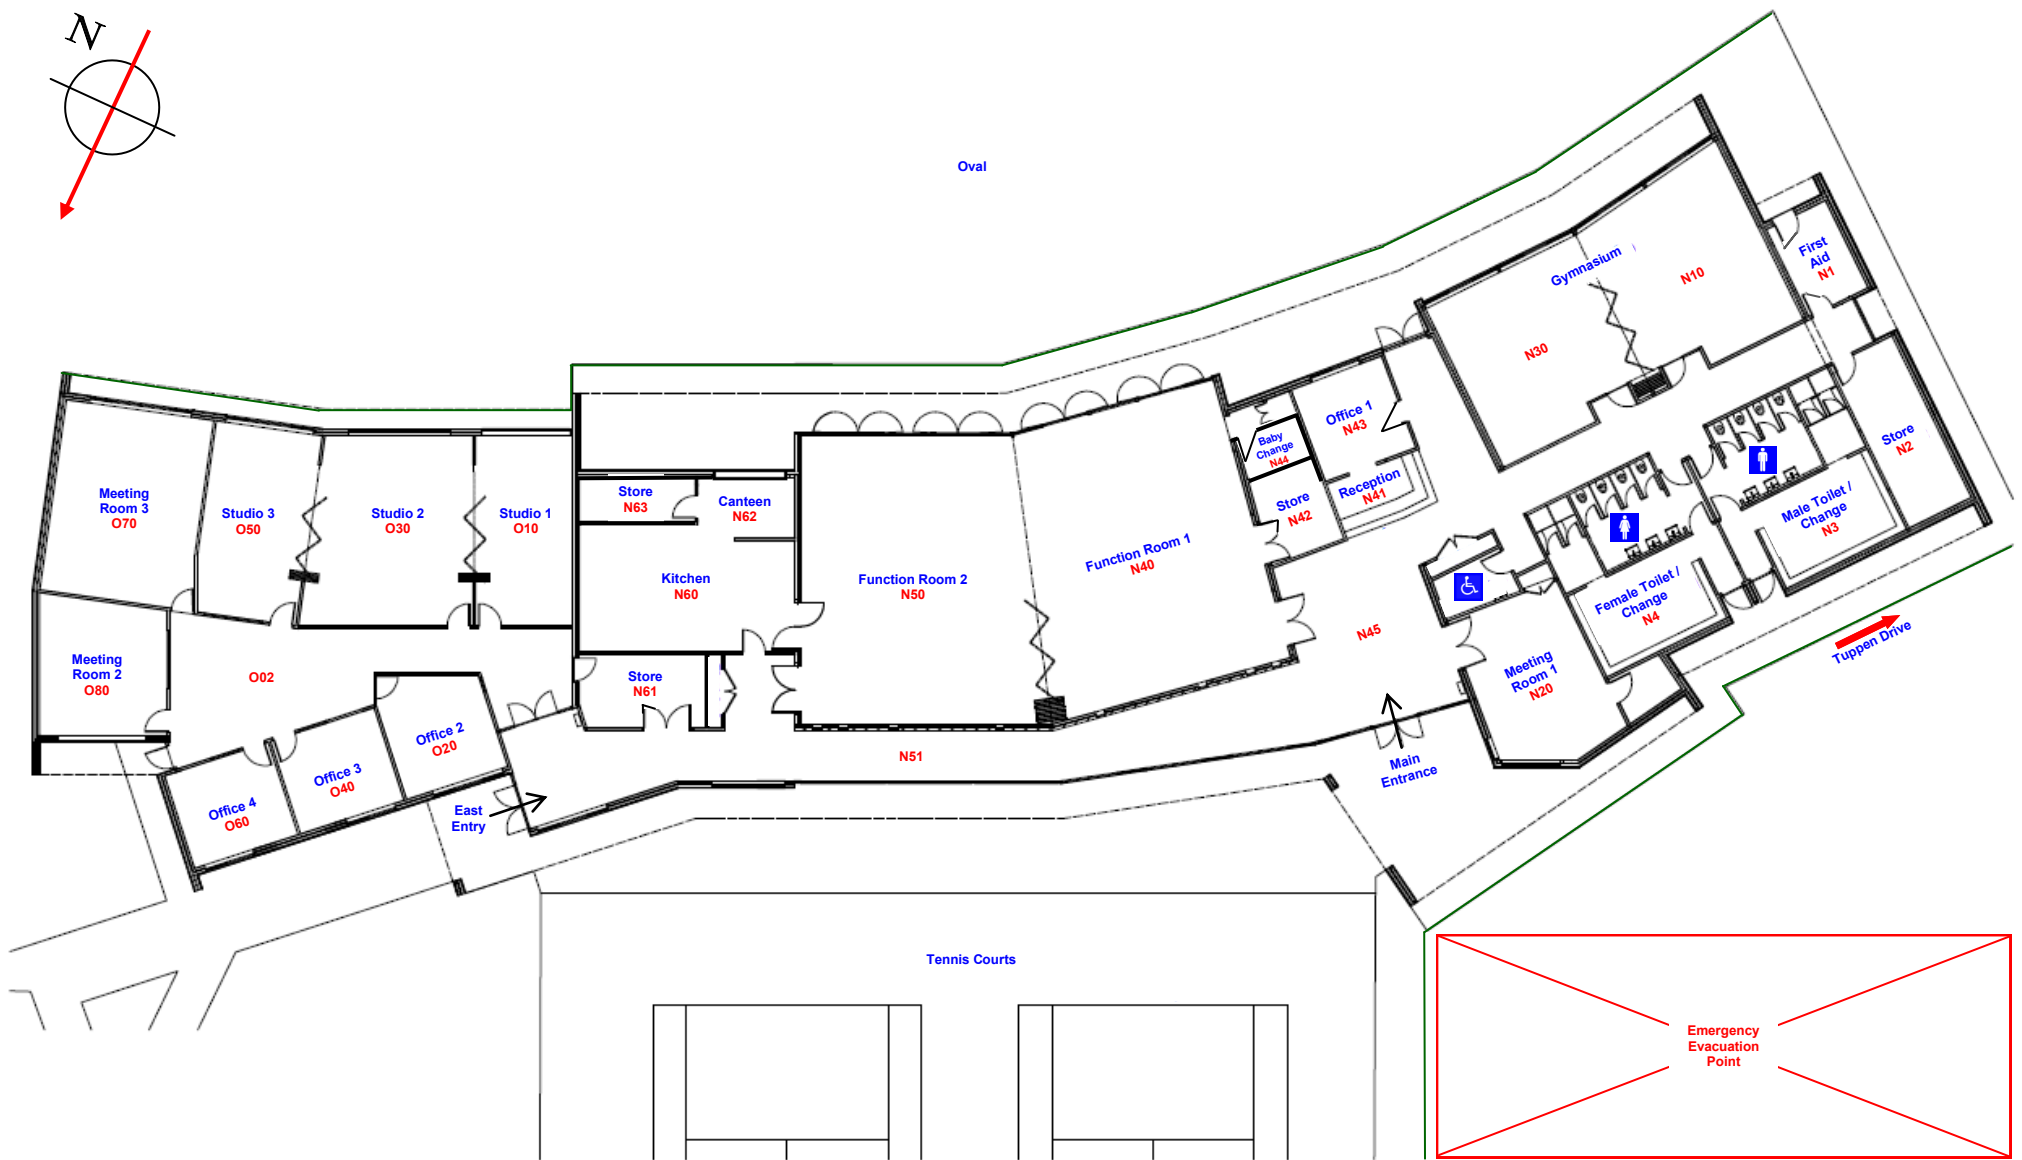

Oval

Tennis Courts

Ballarat South Community Hub

Phoenix P-12 Community College